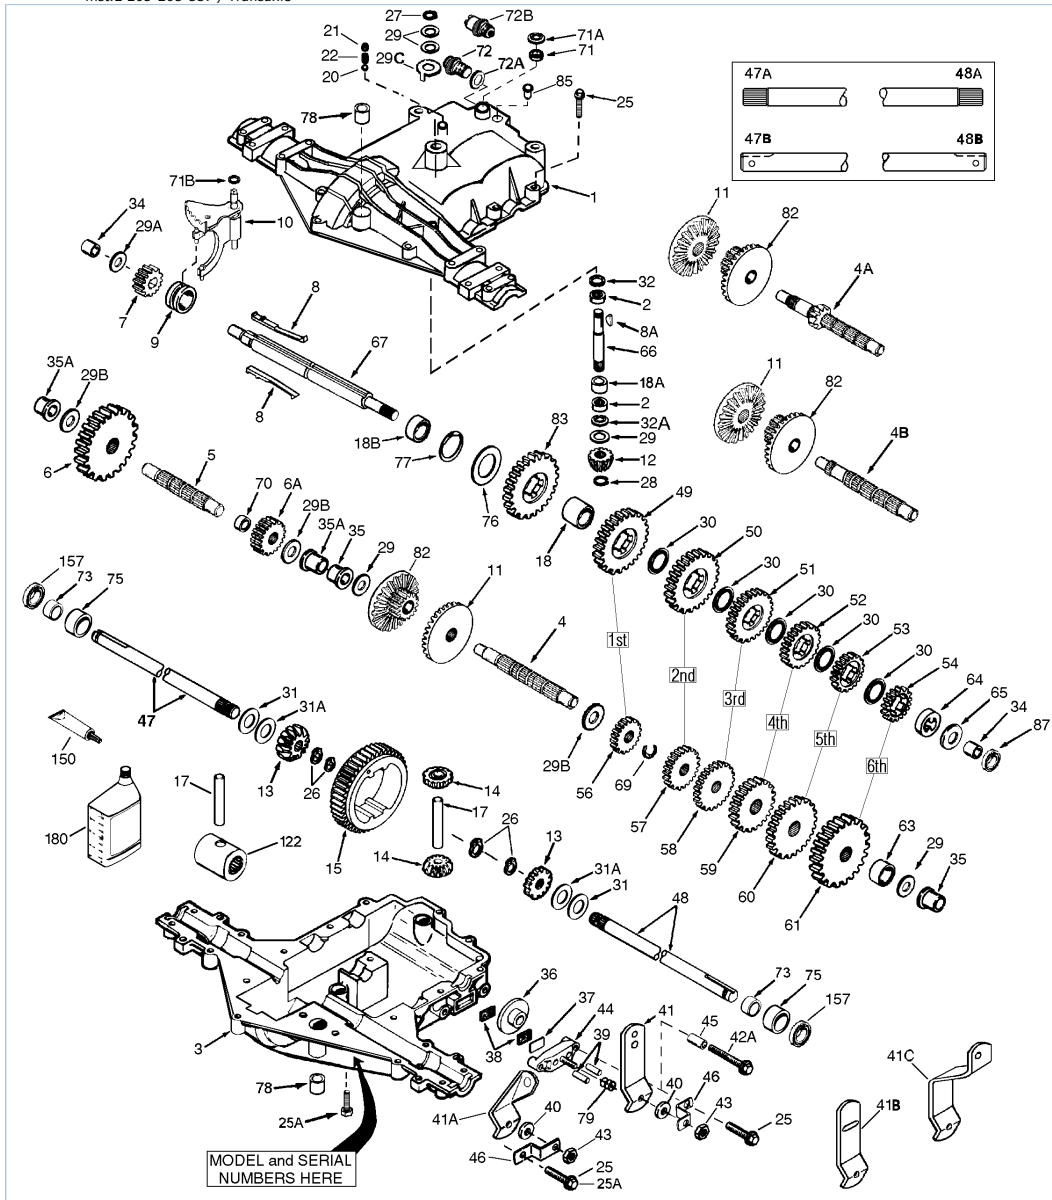

## Part List

mst.2 205-205-557 / Transaxle

REF #	ITEM #	DESCRIPTION	QTY	REMARK
1	772148	Cover (Mach)	1	
2	780086A	Needle Bearing .625ID	2	
3	770128	Case (cast)	1	
4	776395	Countershaft	1	
5	776409	Output Shaft	1	
6	778364	Spur Gear 38T	1	
7	778330	Spur Gear 11T	1	
8	792180	Shift Key	2	
8A	792047	Woodruff Key #9	1	
9	784352	Shift Collar	1	
10	784378	Shift Rod & Fork	1	
11	778334	Bevel Gear 30T	1	
12	778309	Input Bevel Pinion 13T	1	
13	778368	Bevel Gear 16T (Incl. 14)	2	
14	778368	Bevel Pinion 16T (Incl. 13)	2	
15	778370	Ring Gear 43T	1	
17	786188	Drive Pin	1	
18	786102	Spacer, 1.130 x .695	1	
20	792077A	Ball 5/16 diameter	1	
21	792211	Screw, 3/8-16	1	
22	792079	Spring .310OD .625L	1	
25	792073A	Screw 1/4-20 x 1.25	17	
25A	792177	Screw, 1/4-20 x 1.375	2	
26	792125	Retaining Ring (pkg of 2)	4	
27	792035	Retaining Ring	1	
28	788040	Retaining Ring	1	
29	780072	Washer .627ID .031W	5	
29A	780160	Washer .563ID .031W	1	
29B	780051	Thrust Washer .762 ID .031W	3	
30	780108	Washer 1.127ID .032W	4	
31	780001	Washer .750ID .056W	2	
31A	780195	Washer .750ID .062W	2	
32	788083	Oil Seal 5/8"	1	
32A	792001	O-ring .607ID	1	
34	780194	Bushing .563	2	
35	780193	Flanged Bushing .625ID	2	
35A	780197	Flanged Bushing .751	2	
36	790075	Brake Disk	1	
37	790007	Brake Pad Plate	1	
38	799021	Brake Pad (pkg of 2)	2	
39	786026	Dowel Pin 5/16 x 3/4	2	
40	792076A	Washer .312ID .059W	1	
41	790019	Brake Lever	1	
42	792073A	Screw, 1/4-20 x 1.25	1	
42A	792085A	Screw, 1/4-20 x 2.25	1	
43	792075	Locknut 5/16-24	1	
44	790025	Brake Pad Holder	1	
45	786066	Spacer .2625 x 1.0	1	
46	786086	Brake Lever Bracket	1	
47	774693	Axle 13.312	1	
48	774761	Axle, 17.937	1	
49	778356	Spur Gear 29T	1	
50	778354	Spur Gear 23T	1	
51	778352	Spur Gear 19T	1	
52	778350	Spur Gear 16T	1	
53	778346	Spur Gear 15T	1	
56	778355	Spur Gear 11T	1	
57	778353	Spur Gear 17T	1	
58	778351	Spur Gear 21T	1	
59	778349	Spur Gear 24T	1	
60	778345	Spur Gear 25T	1	
63	786071	Spacer, Countershaft 1-1/8 x .375	1	
64	786072	Spacer, Brakeshaft 1-3/8 X .375	1	
65	780189	Washer .563ID .062W	1	
66	776422	Input Shaft	1	
67	776396	Shifter & Brake Shaft	1	
69	792170	Retaining Ring	1	
70	786187	Spacer .890	1	
71B	788092	O-ring .426ID	1	
72A	788098	O-ring .489ID	1	
72B	786186	Neutral Start Switch	1	
73	780140	Needle Bearing .750ID	2	